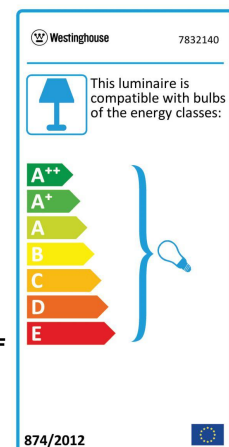

Item Number 7832140

Portland Ambiance Ceiling Fan

90 cm Chrome Finish Reversible Blades (White/Black)
Includes Light Kit with Mushroom Glass

Specifications

Size	90 cm
Blades.....	Reversible MDF Blades (White/Black)
Blade Pitch.....	11°
Approved Location.....	Indoor
Suggested Room Size.....	For rooms up to 10 m ²
Down Rod.....	10 cm
Installation.....	Down Rod Only
Max. Ceiling Angle.....	18°
Lead Wire.....	15 cm
Light Bulb Usage.....	Use (1) E27 Base Lamp, 60 Watt Maximum (not included)
Control	Remote/Wall Control Adaptable
Motor Finish.....	Chrome
Motor Material	Cold Rolled Steel Motor 153mm x 10mm
Reverse Airflow.....	Yes
Noise Level.....	45 db(A)
Capacitor	Dual
Weight net/gross.....	3,9 / 4,3 kg
Box Dimensions.....	22,5 x 20 x 42,5 cm
EAN Code.....	4895105600240

Reversible Black
Finish Blades

Energy Information

Voltage (Hz).....	230V / 50Hz
Airflow Efficiency.....	3 m ³ /Min/W
Electricity Use (excludes lights)	35 Watt
Airflow.....	96 m ³ /Min
Max rpm	250
Electricity consumption/year..	11.6 kWh

Warranty

Ceiling fans backed by our extended Warranty have a 10 year motor warranty and a 2-year warranty on all other parts.

A. Top of Canopy to Bottom of Blades	21 cm
B. Top of Canopy to Bottom of Switch House	30 cm
C. Top of Canopy to Bottom of Canopy	6 cm
D. Width of Motor Housing.....	15 cm
E. Width of Canopy.....	13 cm
F. Top of Canopy to Bottom of Glass	42 cm