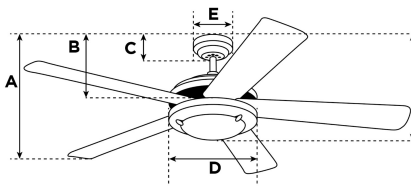

Item Number 7832140

Portland Ambiance Ceiling Fan

90 cm Chrome Finish Reversible Blades (White/Black)
Includes Light Kit with Mushroom Glass

Specifications

Size	90 cm
Blades.....	Reversible MDF Blades (White/Black)
Blade Pitch.....	11°
Approved Location.....	Indoor
Suggested Room Size.....	For rooms up to 10 m ²
Down Rod.....	10 cm
Installation.....	Down Rod Only
Max. Ceiling Angle.....	18°
Lead Wire.....	15 cm
Light Bulb Usage.....	Use (1) E27 Base Lamp, 60 Watt Maximum (not included)
Control	Remote/Wall Control Adaptable
Motor Finish.....	Chrome
Motor Material	Cold Rolled Steel Motor 153mm x 10mm
Reverse Airflow.....	Yes
Noise Level.....	45 db(A)
Capacitor	Dual
Weight net/gross.....	3,9 / 4,3 kg
Box Dimensions.....	22,5 x 20 x 42,5 cm
EAN Code.....	4895105600240

Warranty

Ceiling fans backed by our extended Warranty have a 10 year motor warranty and a 2-year warranty on all other parts.

A. Top of Canopy to Bottom of Blades	21 cm
B. Top of Canopy to Bottom of Switch House	30 cm
C. Top of Canopy to Bottom of Canopy	6 cm
D. Width of Motor Housing.....	15 cm
E. Width of Canopy.....	13 cm
F. Top of Canopy to Bottom of Glass	42 cm